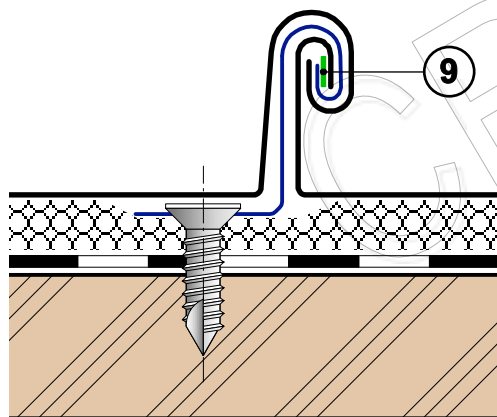

DOUBLE STANDING SEAM SYSTEM

CRAFTMETALS

FIXED CLIP *

* FOR EXACT NUMBER OF CLIPS
PLEASE CONTACT ARC

SLIDING CLIP *

HORIZONTAL SECTION

- ① DOUBLE STANDING SEAM
- ② RHEINZINK 0.7mm
- ③ S/S SLIDING CLIP
- ④ STARTER FLASHING
- ⑤ VENTILATION LAYER
- ⑥ WATERPROOFING MEMBRANE
- ⑦ 19 mm D/D STRUCTURAL PLYWOOD
- ⑧ RAFTER (BY OTHERS)
- ⑨ SEAM SEALANT TAPE (LOW PITCH APPLICATIONS, <7°)