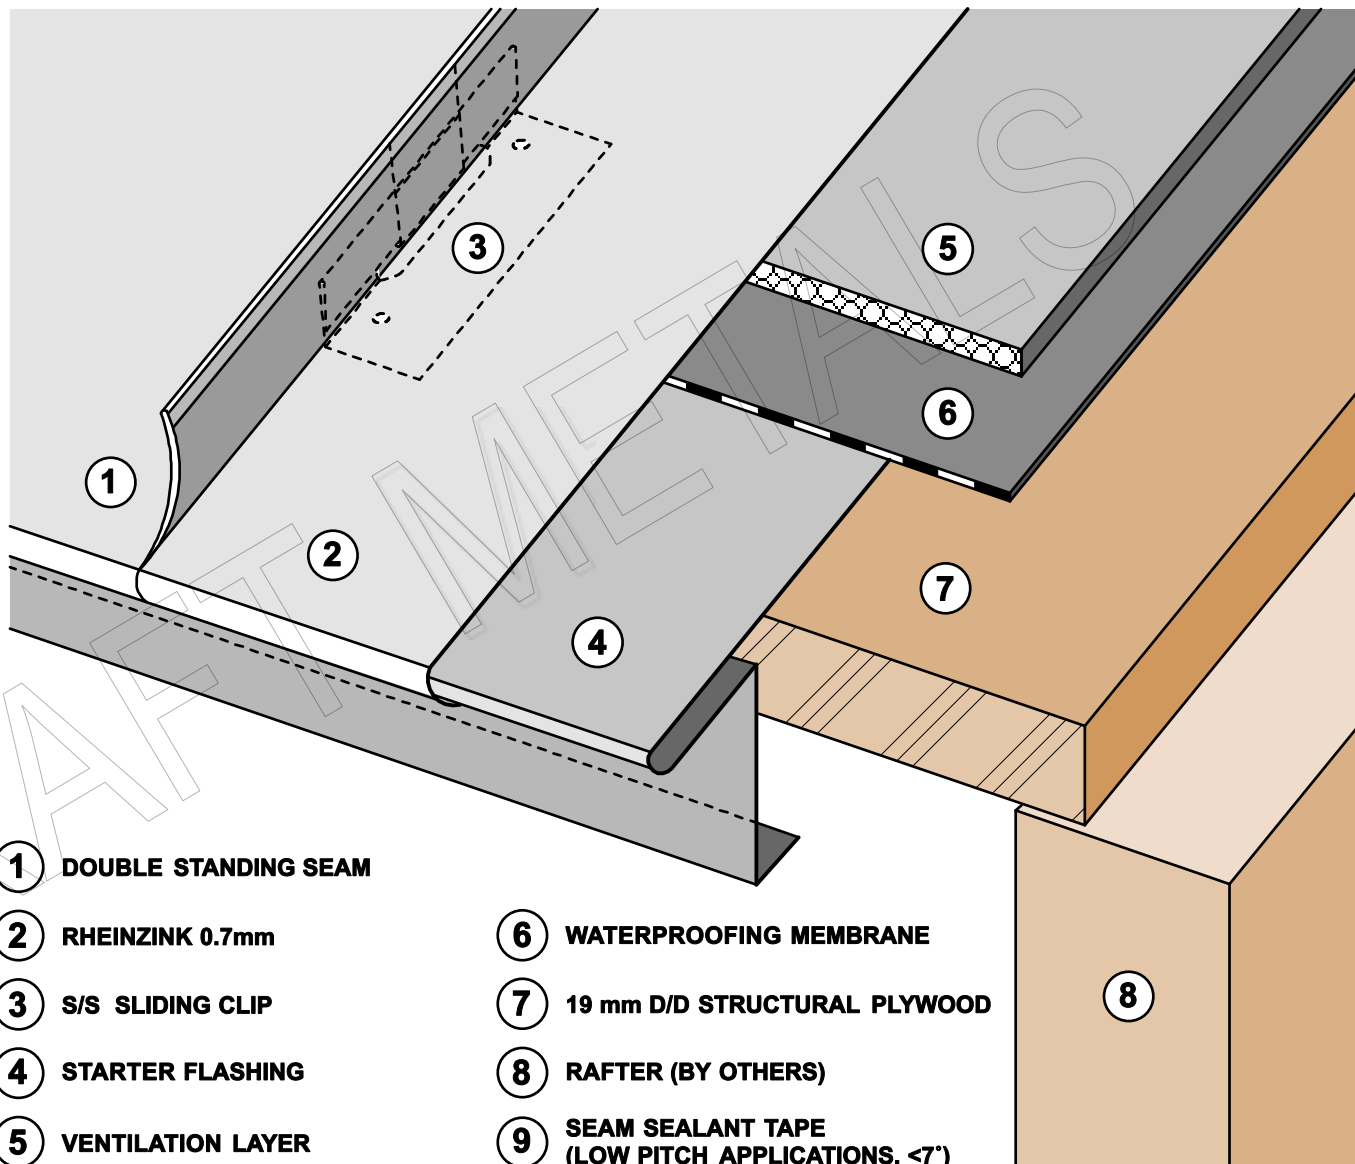

DOUBLE STANDING SEAM SYSTEM

CRAFTMETALS

FIXED CLIP *

* FOR EXACT NUMBER OF CLIPS
PLEASE CONTACT ARC

SLIDING CLIP *

HORIZONTAL SECTION

- ① DOUBLE STANDING SEAM
- ② RHEINZINK 0.7mm
- ③ S/S SLIDING CLIP
- ④ STARTER FLASHING
- ⑤ VENTILATION LAYER
- ⑥ WATERPROOFING MEMBRANE
- ⑦ 19 mm D/D STRUCTURAL PLYWOOD
- ⑧ RAFTER (BY OTHERS)
- ⑨ SEAM SEALANT TAPE (LOW PITCH APPLICATIONS, <7°)